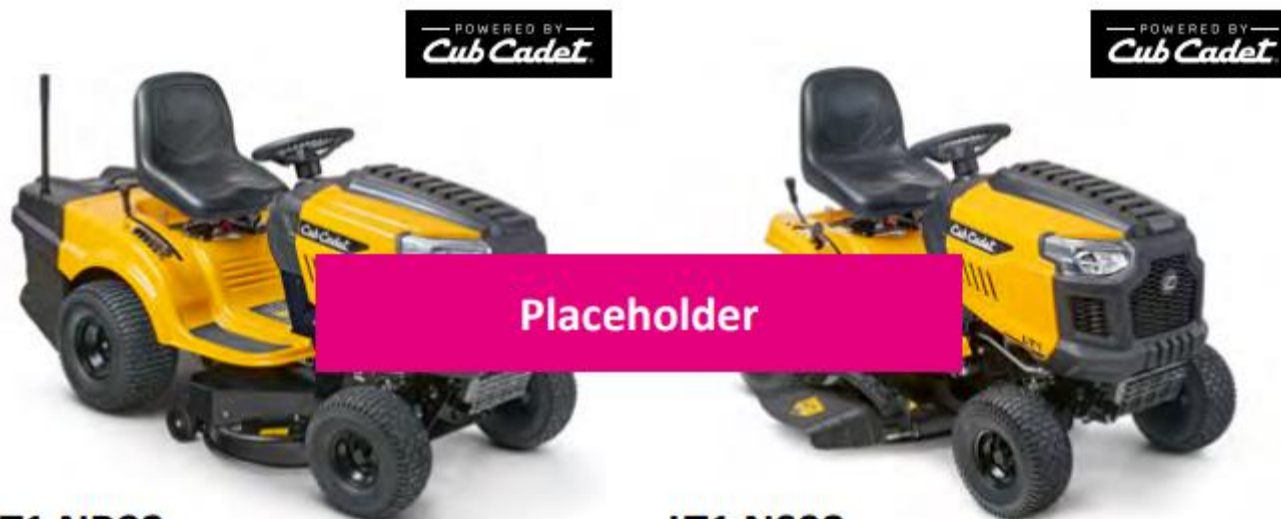

LT1
FORCE SERIES

LT1 NR92

Cutting width:	92 cm
Area performance (rec.):	3.500 m²/h
Collecting volume:	240 l
Engine:	Cub Cadet OHV
Engine displacement:	439 cm³
Drive:	Transmatic
Cutting height adjustment:	5 positions
Model no.:	13AB77BE603

AVP €3265.99,-

LT1 NS92

Cutting width:	92 cm
Area performance (rec.):	4.000 m²/h
Collecting volume:	Optional 200 l
Engine:	Cub Cadet OHV
Engine displacement:	439 cm³
Drive:	Transmatic
Cutting height adjustment:	5 positions
Model no.:	13AB77BY603

AVP €2349,-