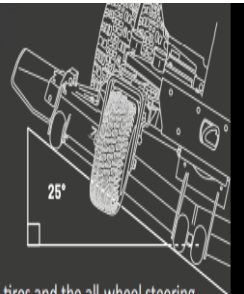

Z9 183id

MADE FOR
SLOPES

Powered by
Kawasaki

Cutting width:	183 cm
Lawn area (rec.):	18.000 m²/h
Discharge type:	Side discharge
Engine:	Kawasaki FX1000V EFI, V-TWIN dual cylinder
Engine displacement:	999 cm³
Drive:	Dual Hydrostatic
Transmission:	Parker HTG 16 cc
Max. speed:	19,5 km/h (drive) / 10,0 km/h (reverse)
Cutting height adjustment:	17 positions

Model no.: 53ALHMUY603

OUTSTANDING MOWING PERFORMANCE

Thanks to the technical equipment, straight mowing lines, zero radius turns and mowing on steep slopes are easy.

WORK EFFICIENTLY AND DRIVE COMFORTABLY

With the comfort features, you can enjoy a relaxed ride throughout the day. With the air ride seat, you can adjust the seat firmness according to your personal preferences.

ELECTRONICALLY ADJUSTABLE CUTTING DECK

Adjust the cutting deck to the specific requirements with just the touch of a button.

CLIMBING ABILITIES

Extremely wide double tires and the all-wheel steering help the stability and precision even on steep slopes with inclines of up to 25°.

POWER AND ECONOMY COMBINED

Thanks to the electronic direct injection, the robust Kawasaki engine combines maximum performance with low fuel consumption.

A RELIABLE PARTNER OVER YEARS

Cub Cadet gives you a warranty of 1.000 working hours or 3 years* on the new Z9 183id. *Whichever comes first.